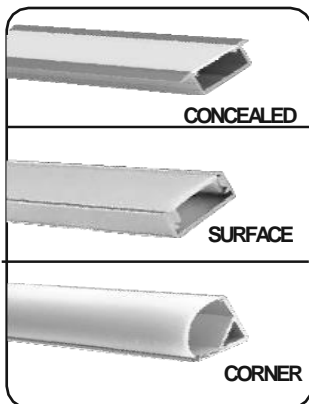

ALUMINIUM PROFILE LIGHT

SIZE (mm)	TYPE	LENGHT	STD. PKG.
08 X 09 (8 mm)	CONCEALED / SURFACE	2 / 3 MTR	400 / 600 MTR
17 X 07 (17 mm)	CONCEALED / SURFACE	2 / 3 MTR	400 / 600 MTR
23 X 10 (25 mm)	CONCEALED / SURFACE	2 / 3 MTR	200 / 300 MTR
16 X 16 (16 mm)	CONCEALED / SURFACE	2 / 3 MTR	200 / 300 MTR
50 X 10 (50mm)	CONCEALED	2 / 3 MTR	60 / 90 MTR
50 X 10 (50mm)	SURFACE	2 / 3 MTR	100 / 150 MTR
12 X 06	CONCEALED / SURFACE	3 / 3 MTR	100 / 300 MTR
17 X 12 GROVE	CONCEALED	3 MTR	100 / 300 MTR
16 X 16 TRIANGLE	SURFACE	3 MTR	100 / 300 MTR
35 X 12	CONCEALED / SURFACE	3 / 3 MTR	100 / 600 MTR
50 X 20	CONCEALED / SURFACE	3 / 3 MTR	100 / 600 MTR
50 X 35 Silver Grove	CONCEALED / SURFACE	10 FIT	100 / 1000 MTR
50 X 70 BLACK	SURFACE	8 / 10 FIT	800 / 1200 MTR
16 X 16 Silicon Flexible	CONCEALED	100 MTR	1 / 100 MTR
23 X 10 Silicon Flexible	CONCEALED	100 MTR	1 / 100 MTR
12 X 12 Silicon Flexible	CONCEALED	100 MTR	1 / 100 MTR